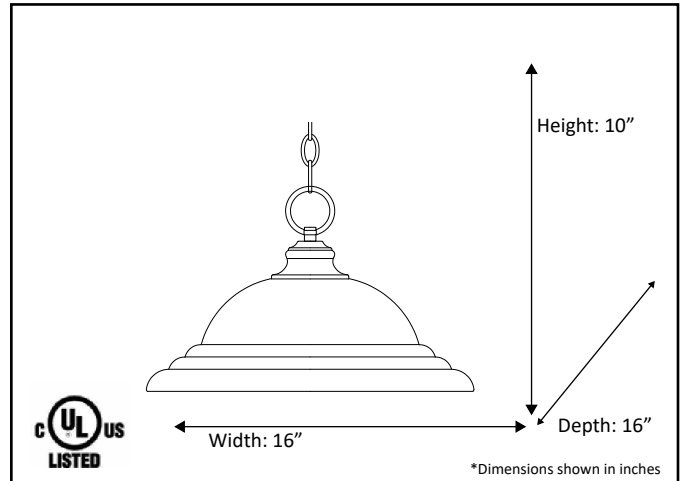

*Lamps not included

Available Finishes		Glass Finishes	
	WH: White		WH: White
	CH: Chrome		TS: Tea Stained
	BN: Brushed Nickel		WTR: Clear Water Glass
	MB: Matte Black		SD: Clear Seeded Glass
	RB: Rubbed Bronze	*Some finish and glass options are special order only.